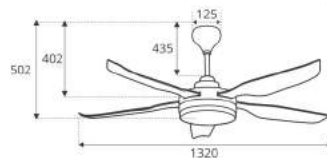

Giá: 4.500.000đ

CEILING

FANS LUXURIOUS

KIMQUANG

Electrical equipment

52"
Size

Moteur
thép Silic

261 RPM