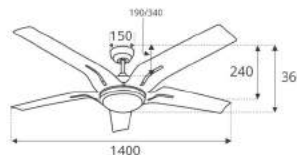

Giá: 7.200.000đ

SINWA®

QUẠT TRẦN DC ĐÈN LED

DC MOTOR
70% ENERGY SAVING

KIM QUANG
Electrical Equipment

CEILING FANS

luxurious

56"