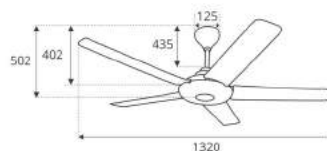

Giá: 3.400.000đ

CEILING FANS Luxurious

KIMQUANG

Electrical equipment

52"
Size

Moteur
thép Silic

261 RPM

Model SL43